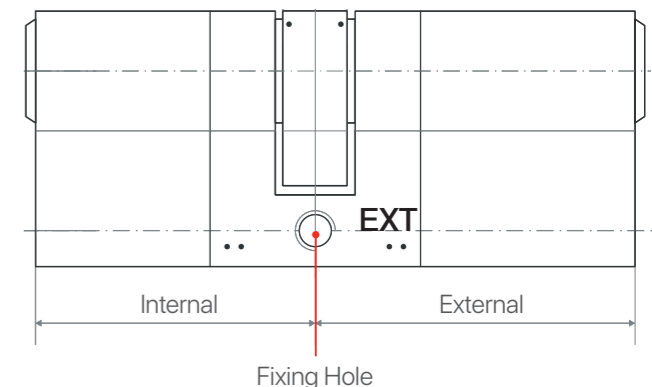

Unique Sacrificial Point
for snap secure protection

High Strength Carbon Steel Block
resists snapping, unplugging and protects the cam from manipulation

Unique Registration Code
for key copy control

- Tested to EN1303:2015, TS007: 2014 and A1: 2015 for cylinder enhanced security
- Available in brushed brass and brushed nickle
- Available in double, thumbturn and keyed alike
- Contact our sales team for our in-house keying alike and pairing alike service

CLME08161454

KM535608

Hardware that starts with you.

Part Numbers | It is crucial to know the internal and external cylinder measurements when ordering.

- In the part numbers below, cylinders are prefixed with AP. The INTERNAL measurement is always shown first, followed by the EXTERNAL measurement, then the FINISH, then the VARIANT. For example: a 35/45 cylinder in brushed brass with a thumbturn is AP3545BRTT