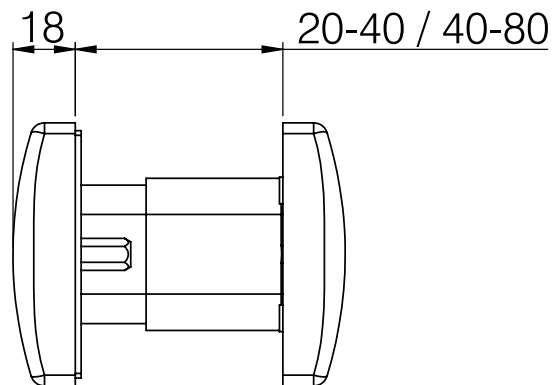

DIMENSIONAL DRAWINGS

PART NUMBERS

Description	Size	Brushed Stainless	Polished Stainless	Polished Gold Stainless
SupaStyle Letterbox	40-80mm	110932	110931	110934

5 WAYS TO ORDER

Phone	01327 312 400
Fax	01327 872 575
Online	www.mila.co.uk
E-mail	sales@mila.co.uk
Face-to-face	with your Mila field sales contact