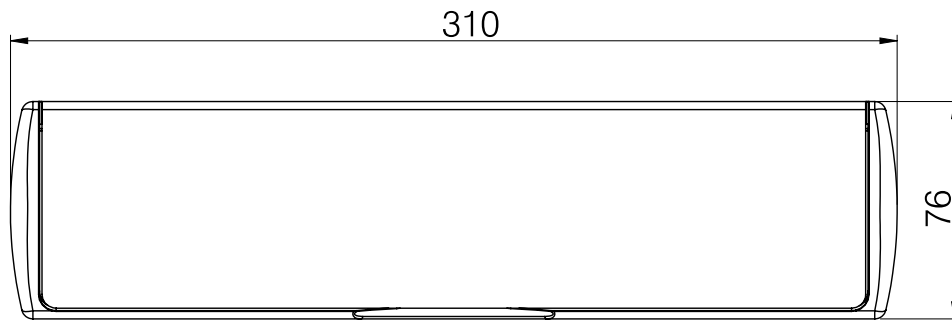

Polished Stainless

Polished Gold Stainless

AT A GLANCE

DETAILS

Weather Sealing
through a combination of external foam & internal nylon brushes

TechTape
protected with easy-peel static-cling film

Telescopic Sleeves
20/40mm & 40/80mm to suit most door thicknesses

DIMENSIONAL DRAWINGS

PART NUMBERS

Description	Size	Brushed Stainless	Polished Stainless	Polished Gold Stainless
SupaStyle Letterbox	40-80mm	110932	110931	110934

5 WAYS TO ORDER

Phone	01327 312 400
Fax	01327 872 575
Online	www.mila.co.uk
E-mail	sales@mila.co.uk
Face-to-face	with your Mila field sales contact